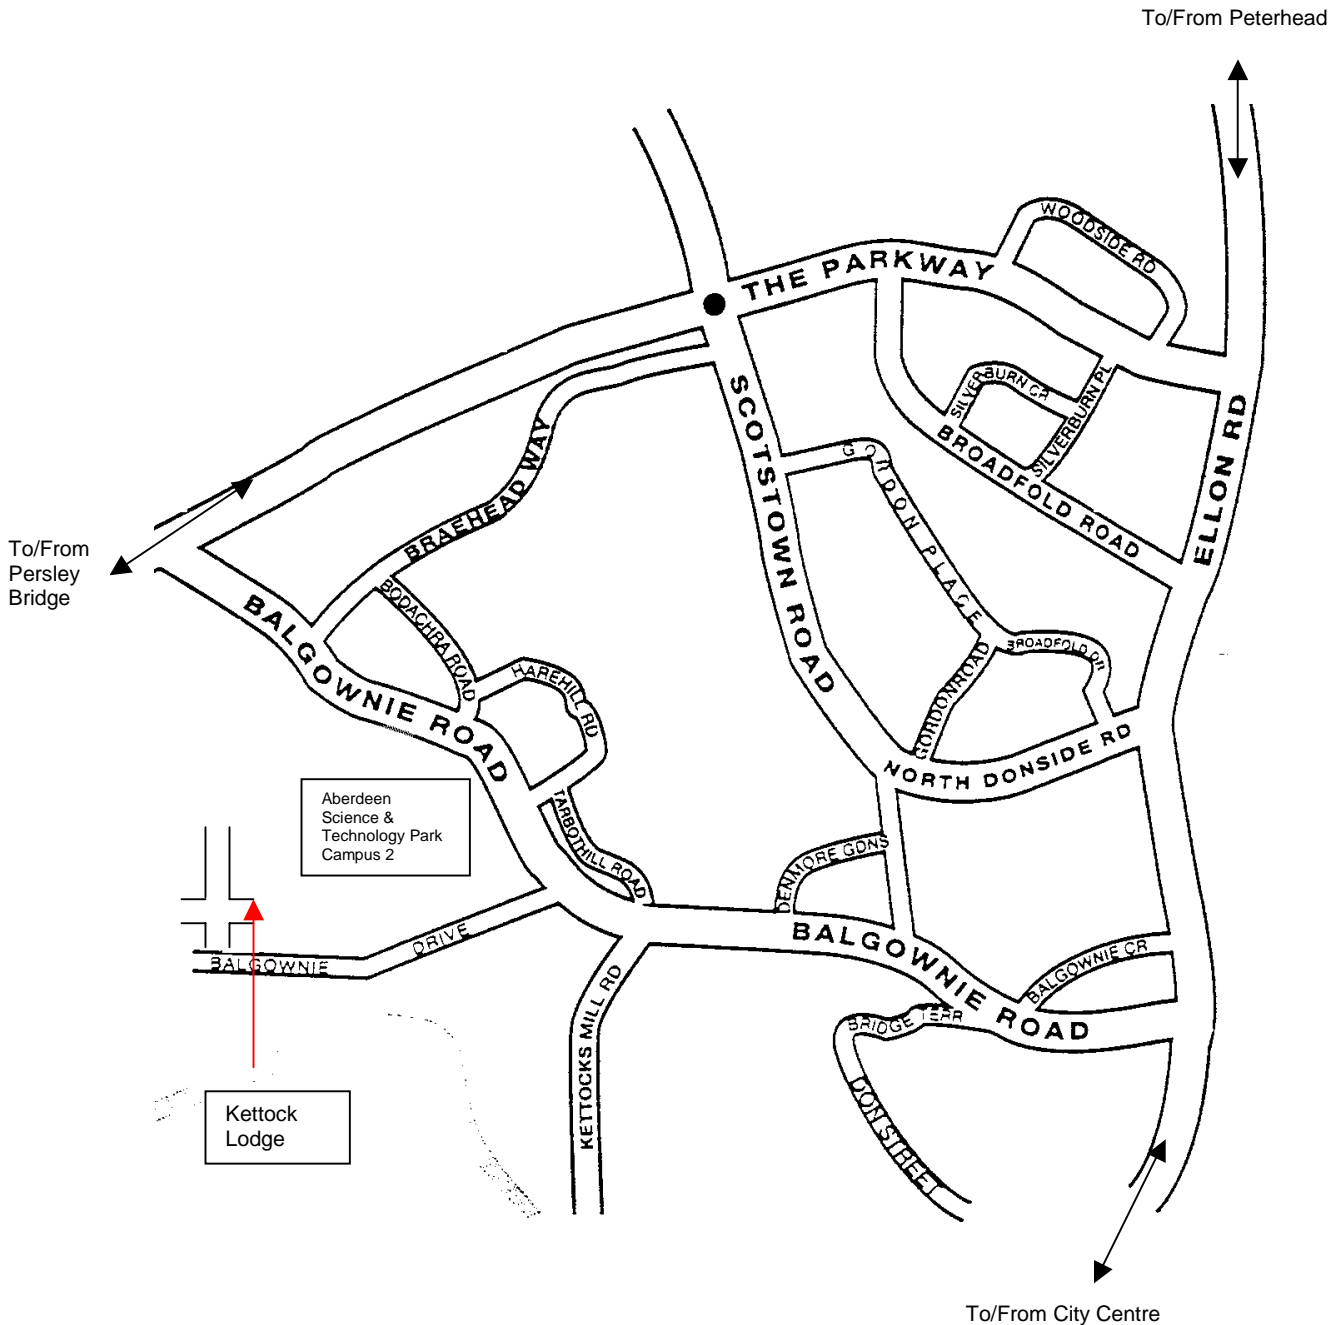

How to find us

Kettock Lodge, Campus 2,
Aberdeen Science & Technology Park,
Aberdeen, AB22 8GU
www.commercialmicrobiology.com

Tel: 01224 706062

Fax: 01224 706012